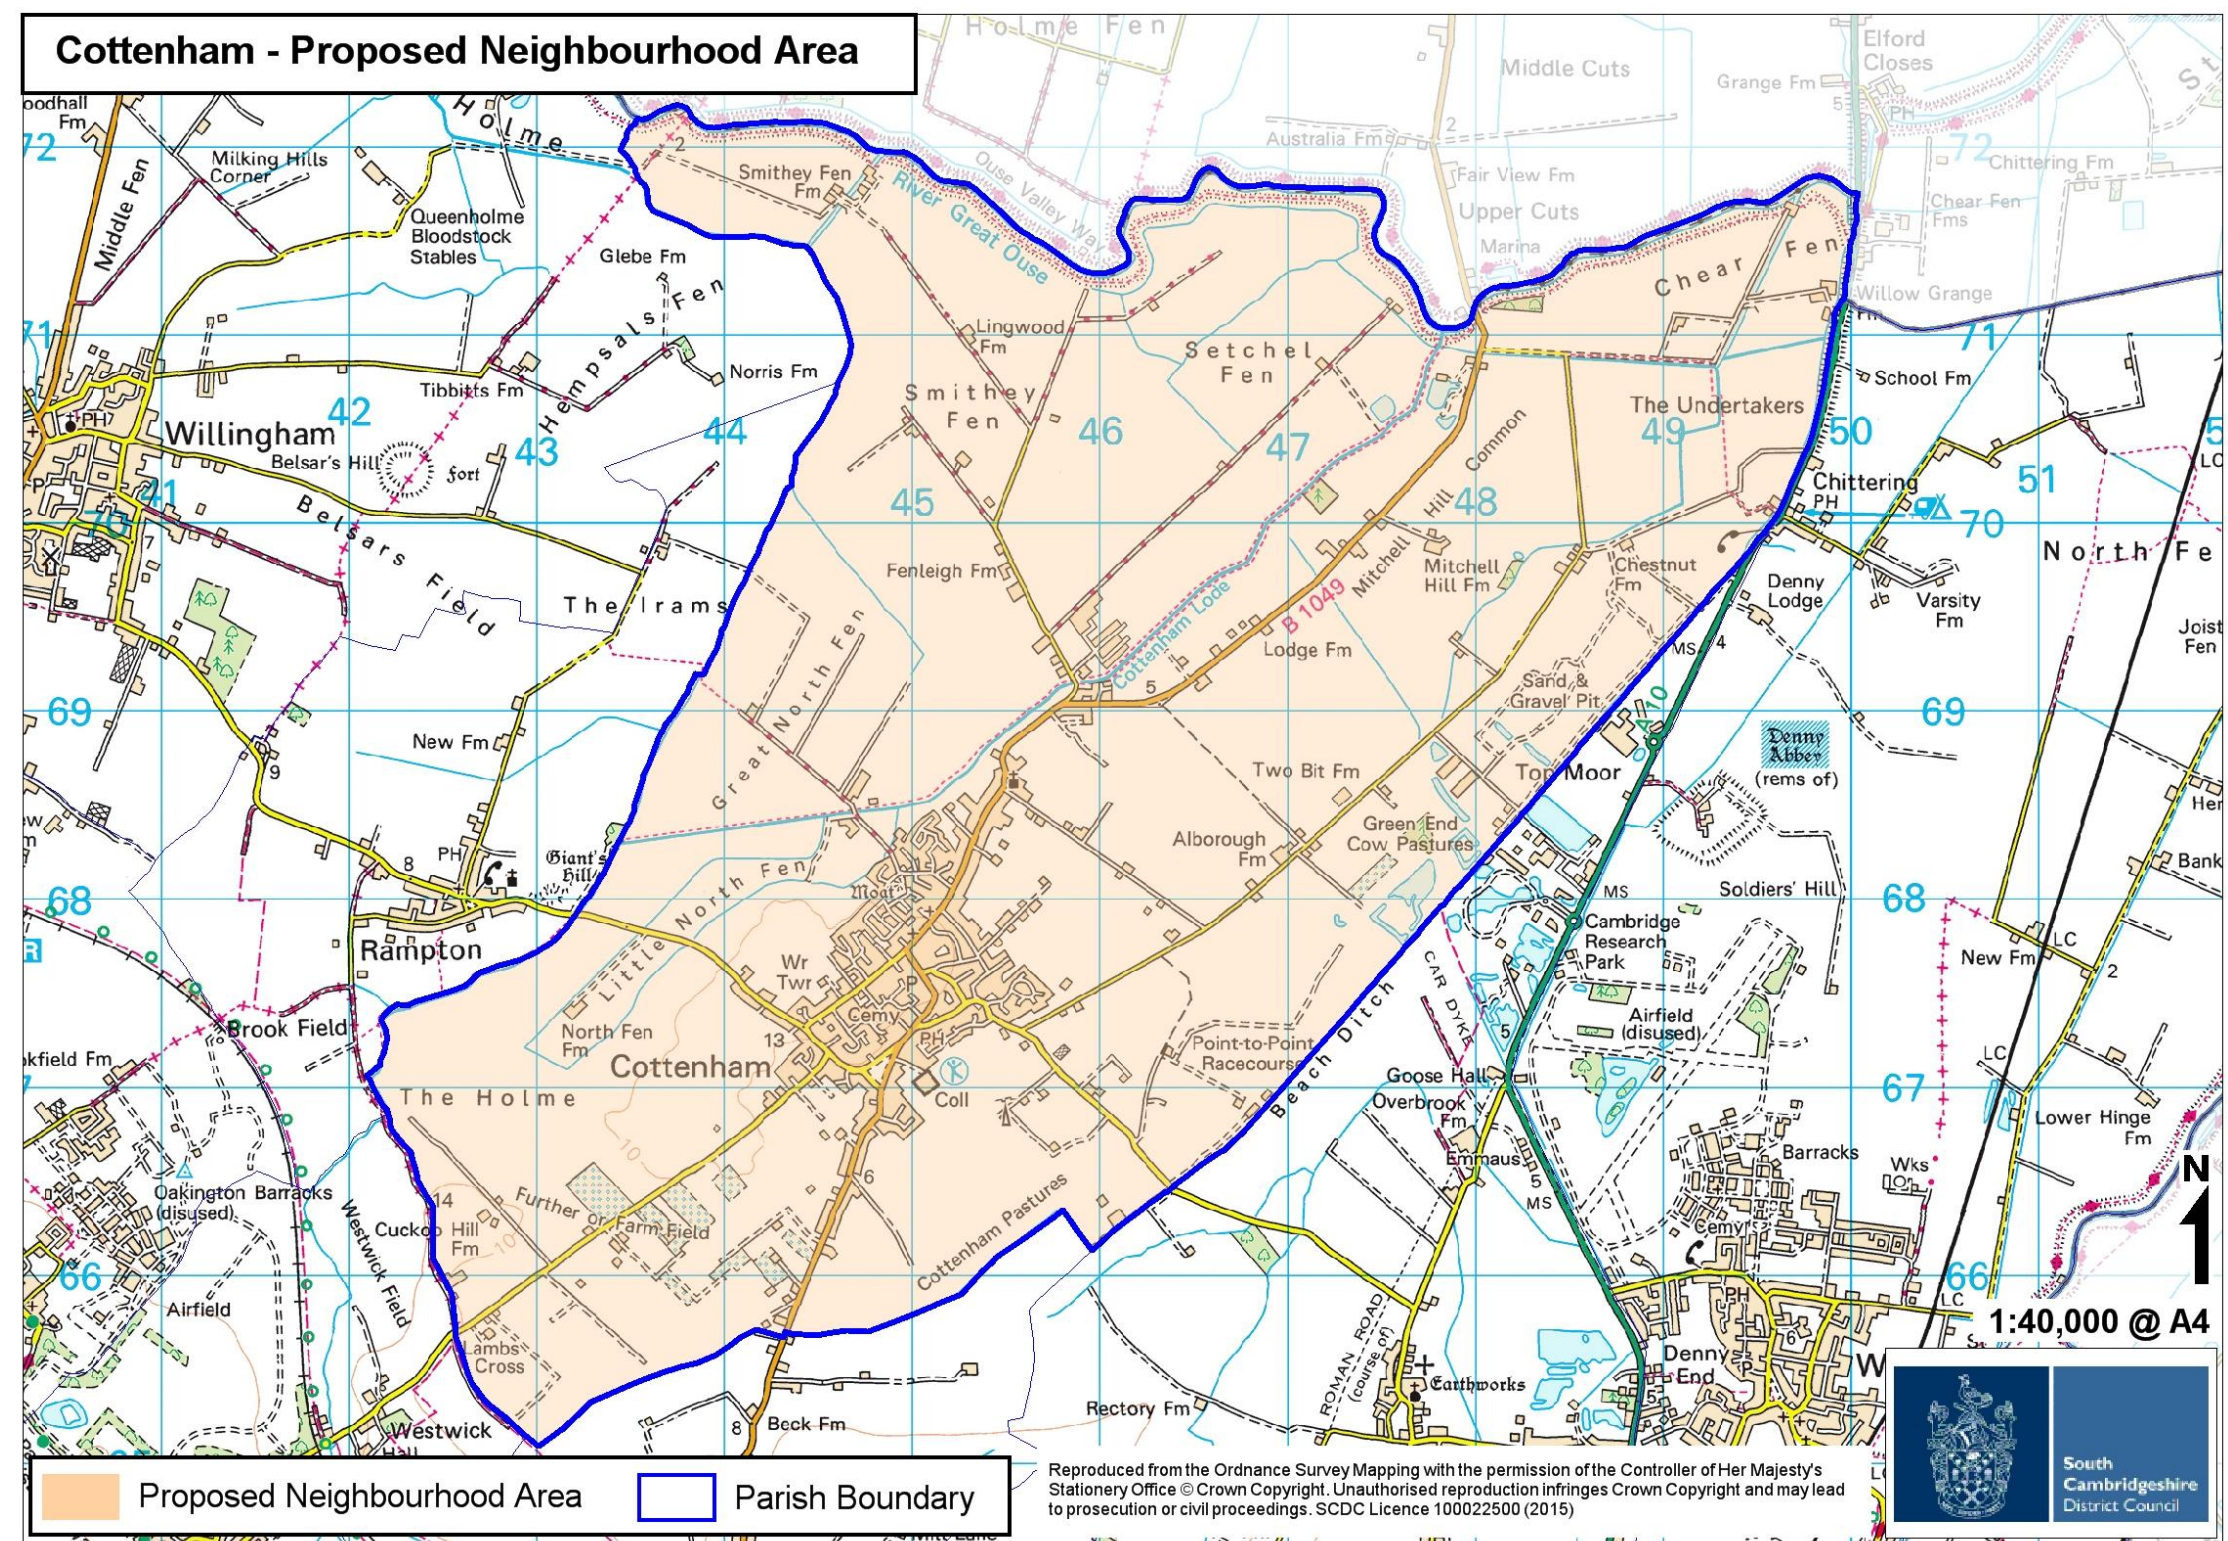

Cottenham - Proposed Neighbourhood Area

Proposed Neighbourhood Area
 Parish Boundary

Reproduced from the Ordnance Survey Mapping with the permission of the Controller of Her Majesty's Stationery Office © Crown Copyright. Unauthorised reproduction infringes Crown Copyright and may lead to prosecution or civil proceedings. SCDC Licence 100022500 (2015)